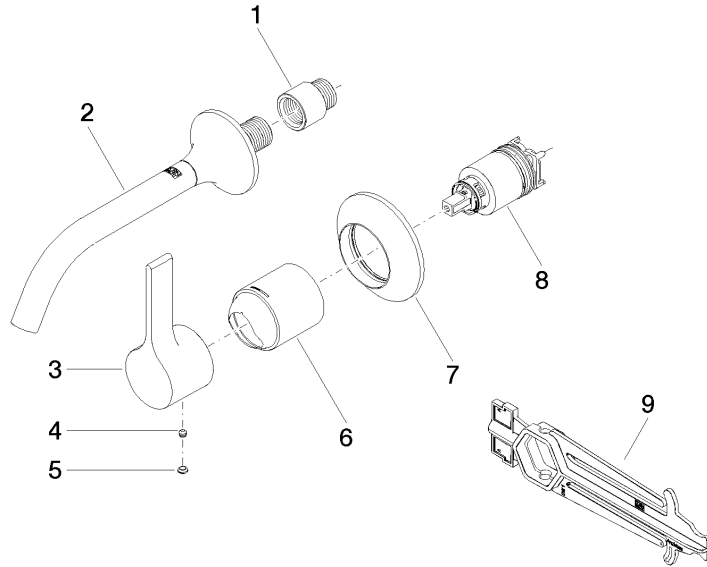

VAIA Wall-mounted single-lever basin mixer without pop-up waste - Brushed Champagne (22kt Gold)

VAIA

36 860 809

- 190mm projection
- fixed spout
- circular, air-enriched flow
- hole diameter spout 37 mm
- hole diameter single-lever mixer 57 mm
- rosette for single-lever mixer Ø 78mm
- rosette for spout Ø 60mm
- max. flow 5.7 l/min
- lead-free
- This product can help a building meet the requirements of Green Building Rating Systems, e.g. LEED®, BREEAM®, DGNB

Required miscellaneous

Concealed wall-mounted single-lever mixer on right - 35 816 970 90
 •NOTE: Not suitable for concealed installation. Connection by means of angle valves, mounted with screws to back wall.

Required miscellaneous

Concealed wall-mounted single-lever mixer - 35 860 970 90
 •max. recess depth 95 mm
 •min. recess depth 80 mm

36 860 809
mm [inches]

Flow rate chart

Trajectory diagram

Certificates

DVGW_DW-
6512DN0435.

WRAS_2107018.

36 860 809

Spare parts list

No.	Item Number	Name	Quantity used	Delivery time
1	09 24 03 072 10 90	nipple	1	2
2	13 800 809-46	VAIA Wall-mounted basin spout without pop-up waste - Brushed Champagne (22kt Gold)	1	30
3	09 20 80 021-46	handle	1	60
4	90 31 11 063 00 90	pin	1	2
5	90 31 20 087 00-46	plug	1	30
6	09 11 02 288-46	cover	1	60
7	90 27 80 012 00-46	rosette	1	30
8	90 15 05 064 01 90	cartridge	1	2
9	90 30 09 064 00 90	key	1	2