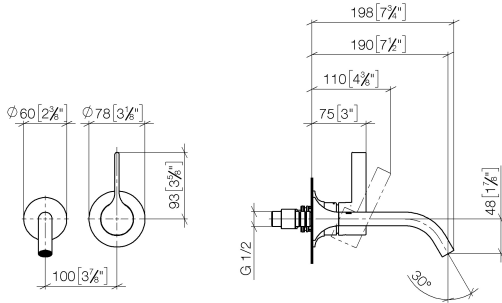

VAIA Wall-mounted single-lever basin mixer without pop-up waste - Brushed Champagne (22kt Gold)

VAIA

36 860 809

- 190mm projection
- fixed spout
- circular, air-enriched flow
- hole diameter spout 37 mm
- hole diameter single-lever mixer 57 mm
- rosette for single-lever mixer Ø 78mm
- rosette for spout Ø 60mm
- max. flow 5.7 l/min
- lead-free
- This product can help a building meet the requirements of Green Building Rating Systems, e.g. LEED®, BREEAM®, DGNB

Required miscellaneous

Concealed wall-mounted single-lever mixer on right - 35 816 970 90
 •NOTE: Not suitable for concealed installation. Connection by means of angle valves, mounted with screws to back wall.

Required miscellaneous

Concealed wall-mounted single-lever mixer - 35 860 970 90
 •max. recess depth 95 mm
 •min. recess depth 80 mm

36 860 809
mm [inches]

Flow rate chart

Trajectory diagram

Certificates

DVGW_DW-
6512DN0435.

WRAS_2107018.

36 860 809

Spare parts list

No.	Item Number	Name	Quantity used	Delivery time
1	09 24 03 072 10 90	nipple	1	2
2	13 800 809-46	VAIA Wall-mounted basin spout without pop-up waste - Brushed Champagne (22kt Gold)	1	30
3	09 20 80 021-46	handle	1	60
4	90 31 11 063 00 90	pin	1	2
5	90 31 20 087 00-46	plug	1	30
6	09 11 02 288-46	cover	1	60
7	90 27 80 012 00-46	rosette	1	30
8	90 15 05 064 01 90	cartridge	1	2
9	90 30 09 064 00 90	key	1	2