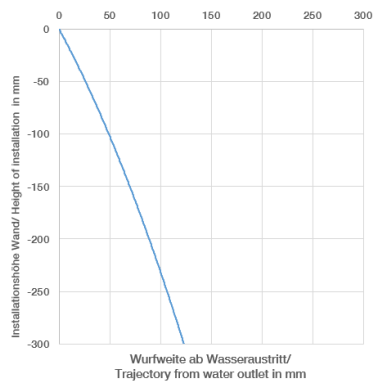

Required miscellaneous

Concealed wall-mounted single-lever mixer - 35 860 970 90
 •max. recess depth 95 mm
 •min. recess depth 80 mm

36 860 809
mm [inches]

Flow rate chart

Trajectory diagram

Certificates

DVGW_DW-
6512DN0435.

WRAS_2107018.

36 860 809

Spare parts list

No.	Item Number	Name	Quantity used	Delivery time
1	09 24 03 072 10 90	nipple	1	2
2	13 800 809-46	VAIA Wall-mounted basin spout without pop-up waste - Brushed Champagne (22kt Gold)	1	30
3	09 20 80 021-46	handle	1	60
4	90 31 11 063 00 90	pin	1	2
5	90 31 20 087 00-46	plug	1	30
6	09 11 02 288-46	cover	1	60
7	90 27 80 012 00-46	rosette	1	30
8	90 15 05 064 01 90	cartridge	1	2
9	90 30 09 064 00 90	key	1	2